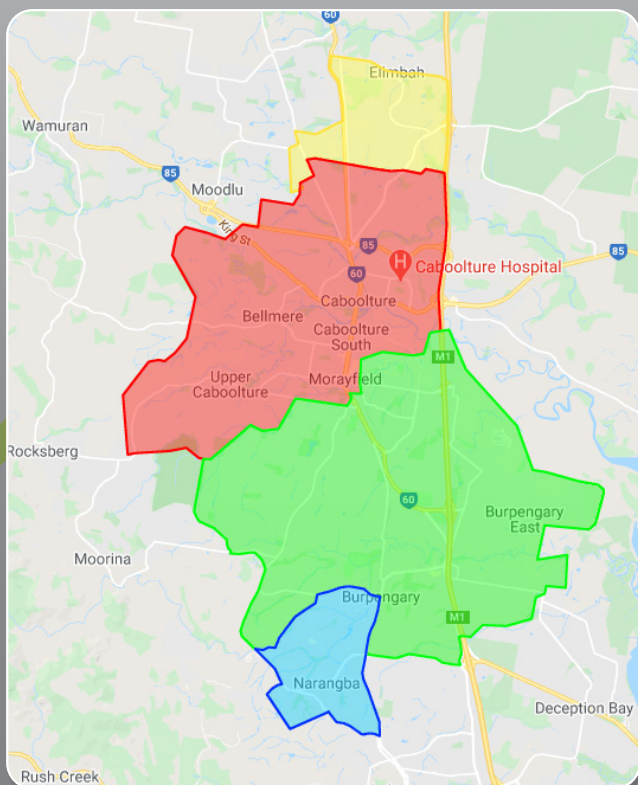

# COURTESY BUS TIMETABLE

TUESDAY	WEDNESDAY	THURSDAY	FRIDAY	SATURDAY	SUNDAY
			12pm A	12pm A	12pm A
			1pm A	1pm A	1pm A
			2pm A	2pm A	2pm A
			3pm A	3pm A	3pm A
			4pm A	4pm A	4pm A
			5pm A	5pm A	5pm A
			6pm A	6pm A	6pm A
			7pm A	7pm A	7pm A
			8pm A	8pm A	8pm A
			9pm A	9pm A	9pm A
			10pm A	10pm A	
			11pm A	11pm A	
			12am A	12am A	

**A = All Areas    N = North Area    S = South area**

**Buses will run on Monday evenings for birthday draws only**

*Please note that we are currently operating a limited courtesy bus service due to COVID-19 restrictions. Pick up & drop off times are within the hour, not on the hour. Children must be a minimum of 7 years to ride the bus. Timetable & map may change without notice. Conditions apply.*

# COURTESY BUS AREA MAP

PLEASE CHECK TO SEE IF YOU RESIDE WITHIN THE BOUNDARIES.  
AN INTERACTIVE MAP CAN BE FOUND ON OUR WEBSITE.

Please note that we are currently operating a limited courtesy bus service due to COVID-19 restrictions. Pick up & drop off times are within the hour, not on the hour. Children must be a minimum of 7 years to ride the bus. Timetable & map may change without notice. Conditions apply.