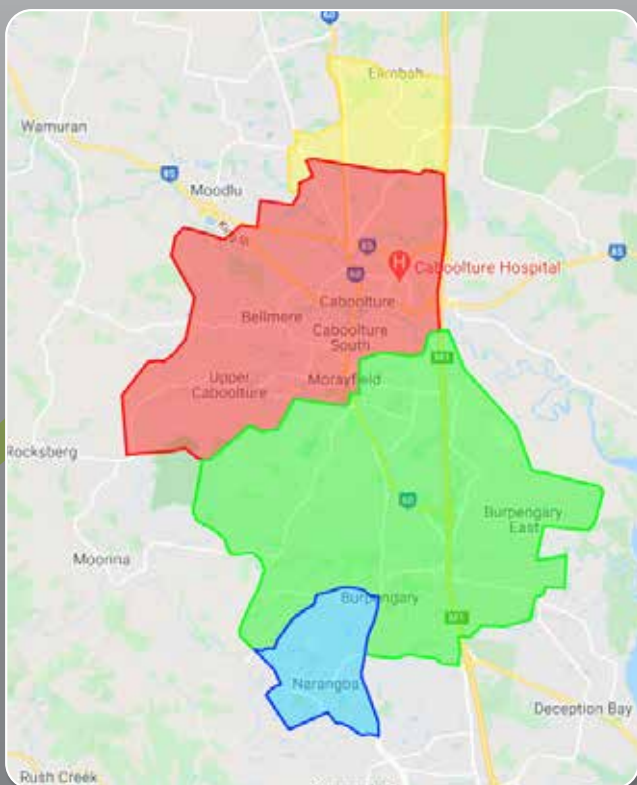

A = All Areas N = North Area S = South area

Buses will run on Monday evenings for birthday draws only

Please note that we are currently operating a limited courtesy bus service due to COVID-19 restrictions. Pick up & drop off times are within the hour, not on the hour. Children must be a minimum of 7 years to ride the bus. Timetable & map may change without notice. Conditions apply.

BOOKINGS ESSENTIAL

BOOK FROM 9.30AM EACH DAY P > 07 5497 9711

COURTESY BUS AREA MAP

PLEASE CHECK TO SEE IF YOU RESIDE WITHIN THE BOUNDARIES.
AN INTERACTIVE MAP CAN BE FOUND ON OUR WEBSITE.

Please note that we are currently operating a limited courtesy bus service due to COVID-19 restrictions. Pick up & drop off times are within the hour, not on the hour. Children must be a minimum of 7 years to ride the bus. Timetable & map may change without notice. Conditions apply.